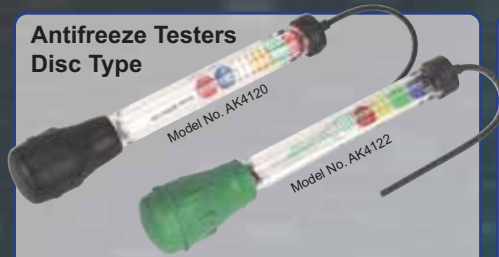

Antifreeze Testers Disc Type

- Checks condition of coolant antifreeze, hot or cold.
- Protection level is indicated by the number of discs floating in the sample.
- Easy-to-read temperature table.
- Tough, virtually unbreakable, plastic body.

Model No.	Type	List Price	Special Price
AK4120	Ethylene	£12.95	£7.95
AK4122	Propylene	£12.95	£7.95

1Watt CREE LED Aluminium Torch 3 x AAA Cell