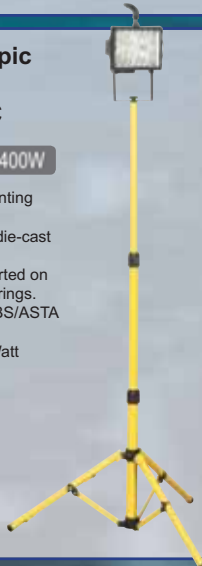

SPECIAL PRICE
£114.95

27kg Lightweight Walk Behind Broadcast Spreader

- Manufactured with a strong tubular steel frame and polypropylene dispensing hopper.
- Spread: 3-3.6mtr.
- Volume: 16ltr.
- Fitted with nylon gear and adjustable feed system.
- Sprays in 360° motion to cover a large area.
- Model No. SPB27W
- List Price £99.95

SPECIAL PRICE
£59.95

400W/230V Tungsten/Halogen Floodlight with Wall Bracket

C-Class Bulb

400W 230V

- Class C 400Watt tungsten/halogen floodlight.
- Weatherproof.
- 230Volt.
- Supplied with wall bracket.
- Suitable for outdoor mounting.
- Model No. MD500C
- List Price £11.95

SPECIAL PRICE
£8.95

400W/230V Telescopic Tungsten/Halogen Floodlight - Class C

C-Class Bulb 230V 400W

- Lightweight swivel light mounting floodlight.
- Tungsten/Halogen tubes in die-cast alloy head.
- Heavy-duty lamp unit supported on telescopic pole with locking rings.
- Fitted with 1.8mtr lead and BS/ASTA approved plug.
- Supplied with Class C 400Watt halogen bulb.
- Model No. ML500X
- List Price £44.95