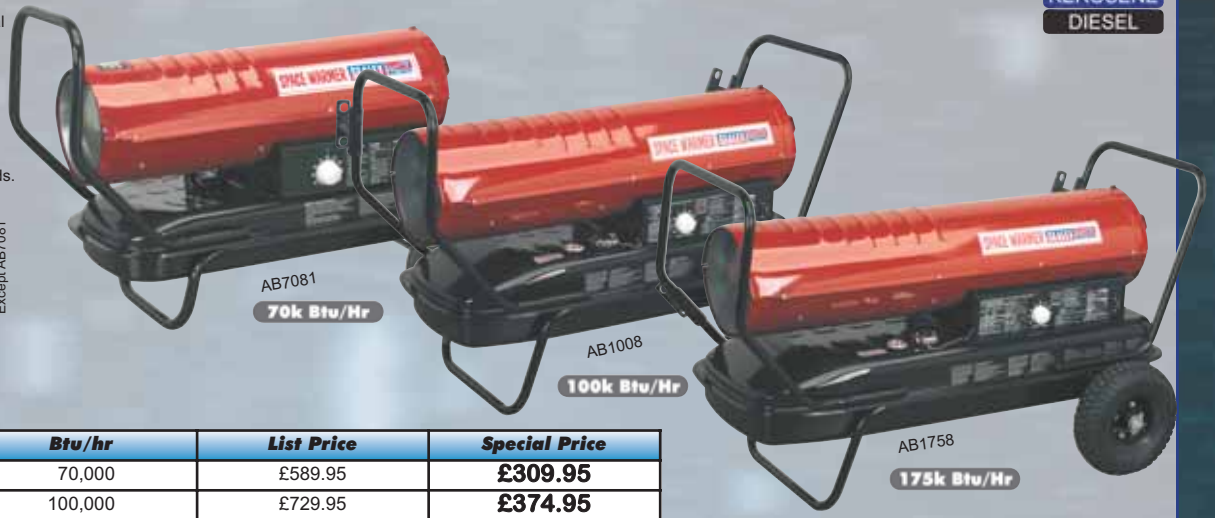

PARTS FOR TRUCKS AND TRAILERS

Space Warmer® Paraffin, Kerosene & Diesel Heaters with Wheels

- Fitted with thermostat and digital room display both given in °C.
- AB7081 Fitted with thermostat indicated in °C.
- Proven pump system can operate with either paraffin, kerosene or diesel.
- Fitted with safety cut-out.
- Complies with rigorous standards.

PARAFFIN
KEROSENE
DIESEL

Except AB7081

Model No.	Btu/hr	List Price	Special Price
AB7081	70,000	£589.95	£309.95
AB1008	100,000	£729.95	£374.95
AB1758	175,000	£899.95	£465.95

Space Warmer® Propane Heaters Stainless Steel

- Fully approved gas regulator.
- Features safety solenoid preventing the unit from leaking gas without first being electrically started.
- Front foot offers height adjustment allowing the heat to disperse at different angles.
- Fan assisted, fitted with a piezoelectric ignition system for trouble-free starting and features a direct gas head assembly.
- Complies with all relevant CE and EN directives and standards as certified by DVGW.
- Manufactured to BS EN 416.

PROPANE
STAINLESS STEEL

Except LP40S

Model No.	Btu/hr	List Price	Special Price
LP40S	42,000	£199.95	£99.95
LP50S	55,000	£222.45	£114.95
LP100S	150,000	£389.95	£239.95

Element Oil-Filled Radiators

- Manufactured to rigorous safety standards and fitted with a 13Amp BS approved plug.
- Features full thermostatic heat control that cuts power to the heater elements when pre-set temperature is attained.
- Elements designed to maximize area of the heated surface in order to transfer more heat to the atmosphere.